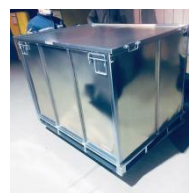

STEEL PALLET CONTAINER

Features

- * 2-way entry allowing access
- * Increase the strength of the unit
- * Make the stacking stable
- * There are latches on the front to fix the frantdoor.

[HTTPS://HMLRACK.COM](https://hmlrack.com)

Model No.:HM-PC002

Exterior Dimension:1330x1120x1125mm

Interior Dimension:1270x1060x984mm

Loading Capacity:1500KG

Stackability: 4 High

Volume: 1.32 CU.M

Model No.	Exterior Dimension			Interior Dimension			Volume CU.M	Max Payload KG	Stackability
	L	W	H	L	W	H			
HM-PC001	1465	1150	1102.5	1423	1094	1004	1.5	1500	4
HM-PC003	1175	998	1207	1100	920	1052	1.04	1500	4